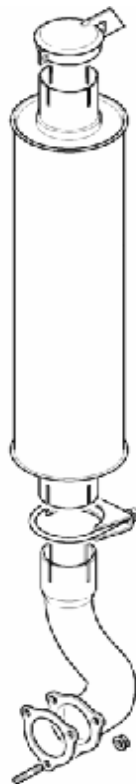

**TC EXHAUST SILENCER KIT : VERTICAL**

ENGINE TYPE	PART NO.
JCB444 NA	n/a
JCB444 TC	TPS/JCB/017
JCB444 TCA	n/a

**REMARKS:**

- \* Suitable for JCB444 TC IPU's only.
- \* Kit includes silencer, stub pipe, clamp, rain cap & gasket..
- \* Black paint finish.